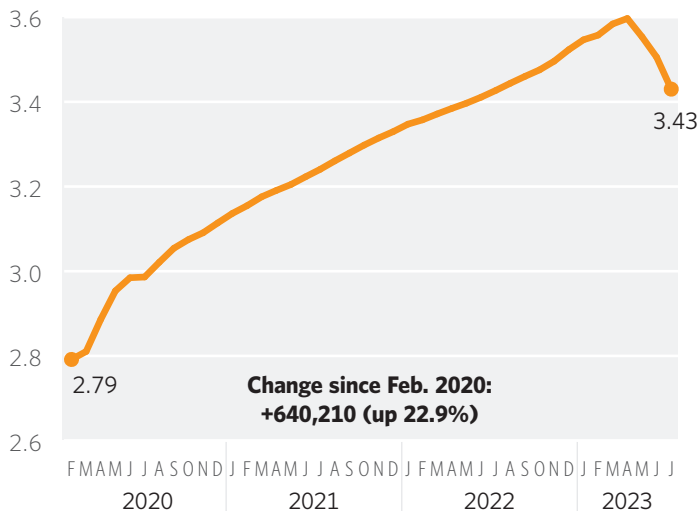

Changes to Ohio Medicaid

ENROLLMENT, IN MILLIONS