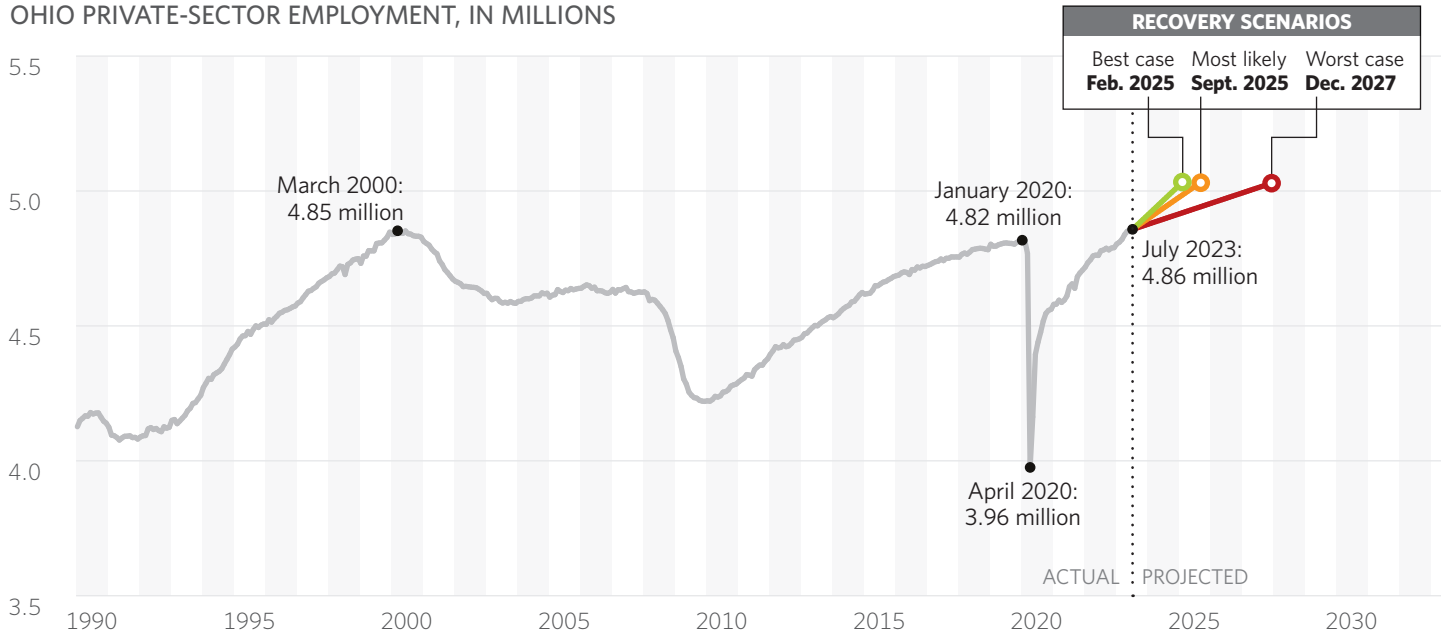

Ohio Wuhan Virus Economic Impact Dashboard

When will Ohio fully recover?

OHIO PRIVATE-SECTOR EMPLOYMENT, IN MILLIONS

NOTE: Recovery employment levels are higher than March 2000 levels because of population growth. In March 2000, Ohio had a population of 11.3 million, and today it is 11.8 million.

SOURCE: Opportunity Ohio calculations based on data from the U.S. Department of Labor, Bureau of Labor Statistics, <http://www.bls.gov>.