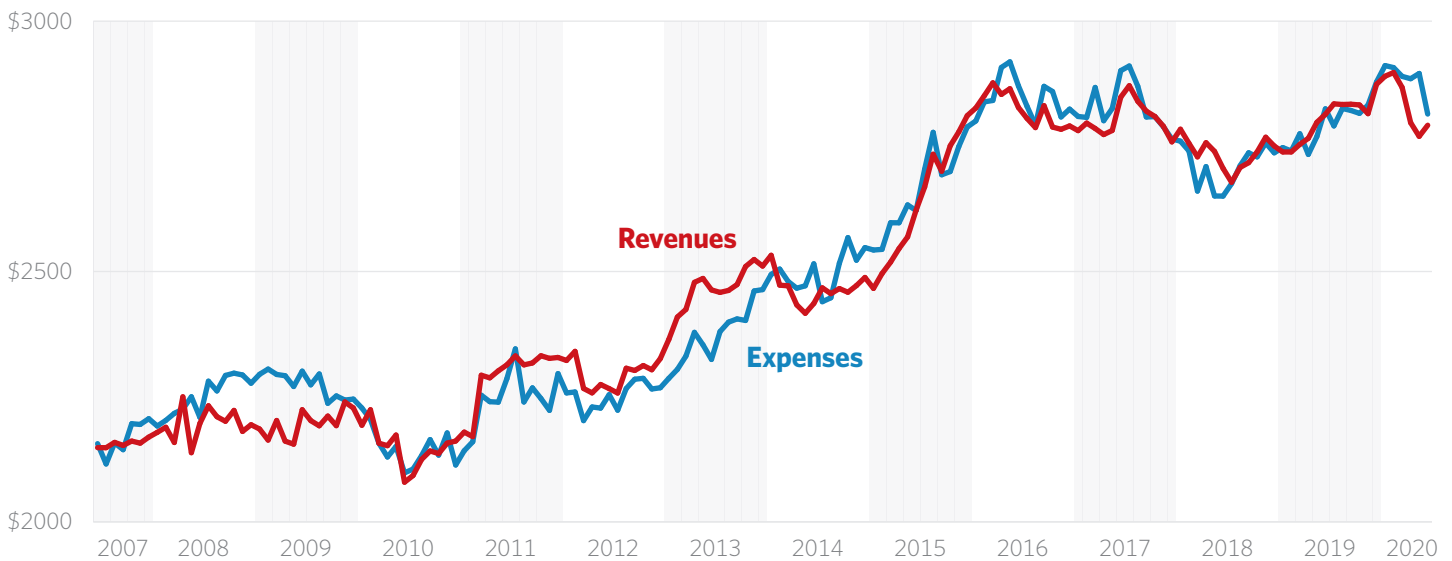

Spending Surge Increases Dependency on Federal Funds

Since reaching a low in mid-2010, state spending surged until declining revenues forced a minor belt-tightening. After the Great Recession and Gov. John Kasich's expansion of Medicaid, federal funds became the highest or second-highest source of revenue each month, making Ohio even more dependent upon the federal government and a big contributor to exploding annual deficits and America's huge national debt.

BUDGET REVENUES AND EXPENSES, 12-MONTH ROLLING AVERAGES, IN MILLIONS

SOURCE: Ohio's Office of Budget and Management, <https://www.obm.ohio.gov/Budget/monthlyfinancial/>.

OPPORTUNITY *Ohio*