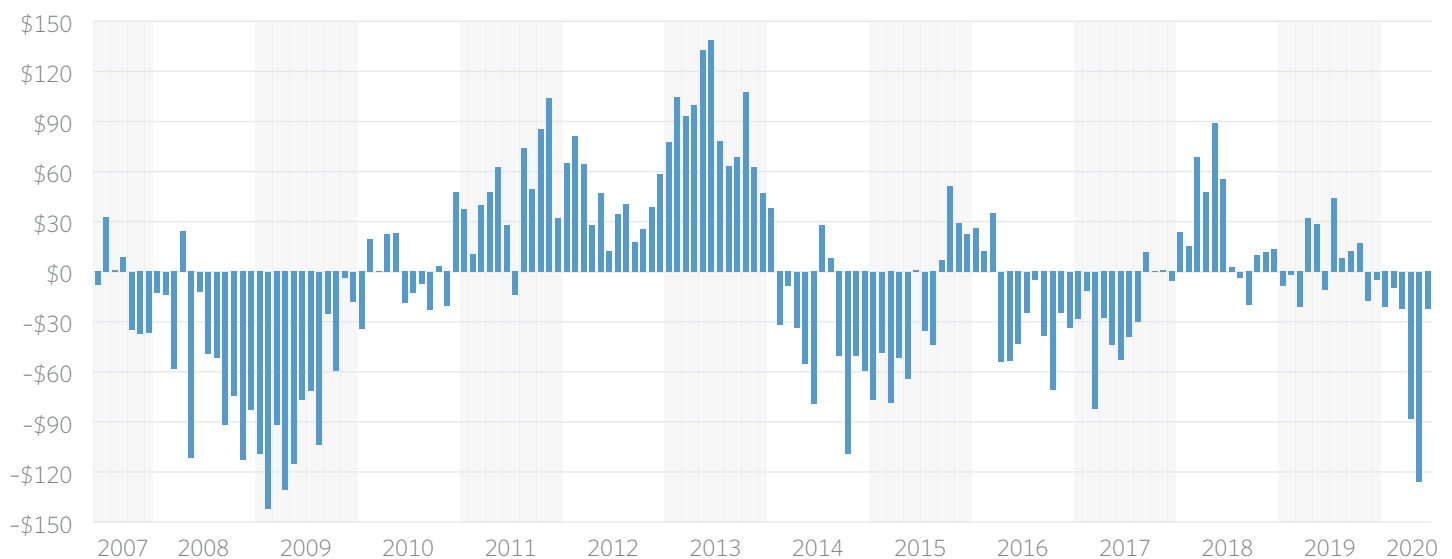

BUDGET SURPLUS/DEFICIT, 12-MONTH ROLLING AVERAGES, IN MILLIONS

SOURCE: Ohio's Office of Budget and Management, <https://www.obm.ohio.gov/Budget/monthlyfinancial/>.

OPPORTUNITY *Ohio*