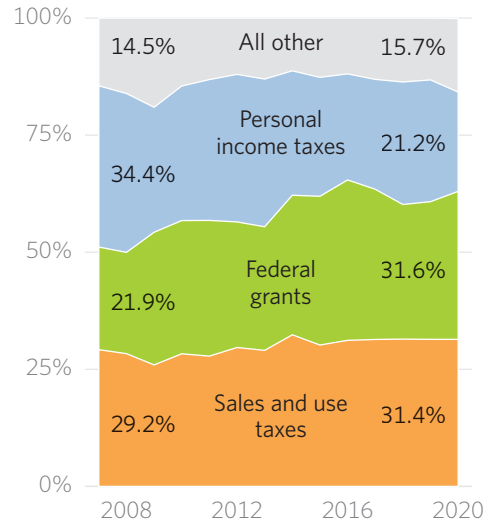

Ohio's Budget Relies Primarily on Sales Taxes and Federal Grants

SHARE OF TOTAL REVENUES, BY TYPE

NOTES: 2020 figure is through June. Ohio's fiscal year begins in July.
SOURCE: Ohio's Office of Budget and Management, <https://www.obm.ohio.gov/Budget/monthlyfinancial/>.

OPPORTUNITY *Ohio*