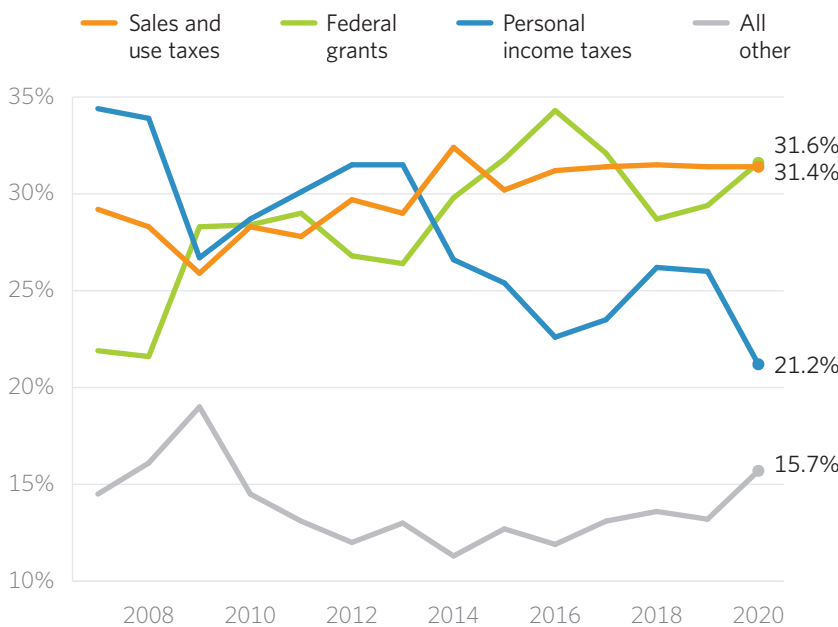

NOTES: 2020 figure is through June. Ohio's fiscal year begins in July.
SOURCE: Ohio's Office of Budget and Management, <https://www.obm.ohio.gov/Budget/monthlyfinancial/>.

OPPORTUNITY *Ohio*

Ohio's Budget Relies Primarily on Sales Taxes and Federal Grants

SHARE OF TOTAL REVENUES, BY TYPE

NOTES: 2020 figure is through June. Ohio's fiscal year begins in July.
SOURCE: Ohio's Office of Budget and Management, <https://www.obm.ohio.gov/Budget/monthlyfinancial/>.

OPPORTUNITY *Ohio*

Ohio's Budget Sources, as Share of Total

SHARE OF TOTAL REVENUES, BY TYPE

NOTES: 2020 figure is through June. Ohio's fiscal year begins in July.
SOURCE: Ohio's Office of Budget and Management, <https://www.obm.ohio.gov/Budget/monthlyfinancial/>.