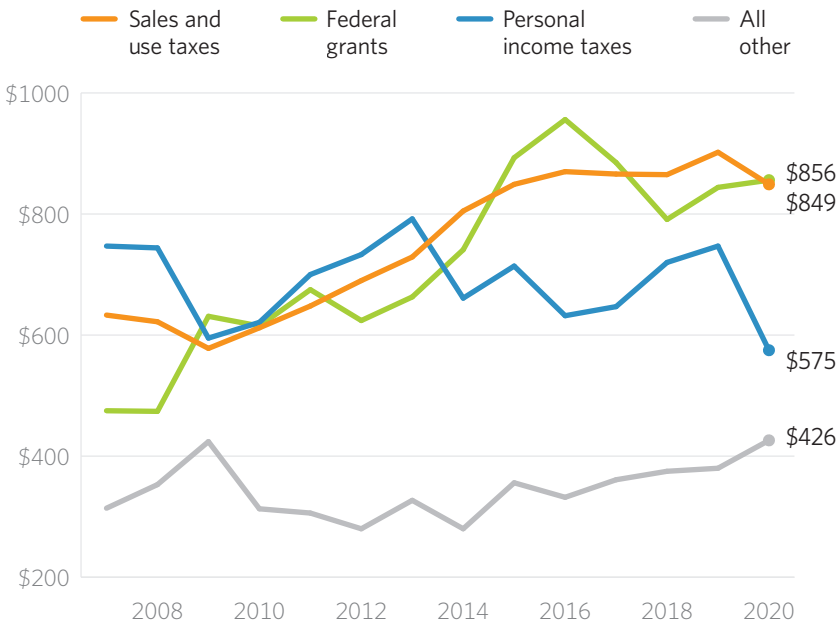

Spending Surge Increases Dependency on Federal Funds

Since reaching a low in mid-2010, state spending surged until declining revenues forced a minor belt-tightening. After the Great Recession and Gov. John Kasich's expansion of Medicaid, federal funds became the highest or second-highest source of revenue each month, making Ohio even more dependent upon the federal government and a big contributor to exploding annual deficits and America's huge national debt.

BUDGET REVENUES AND EXPENSES, 12-MONTH ROLLING AVERAGES, IN MILLIONS

SOURCE: Ohio's Office of Budget and Management, <https://www.obm.ohio.gov/Budget/monthlyfinancial/>.

OPPORTUNITY *Ohio*

BUDGET SURPLUS/DEFICIT, 12-MONTH ROLLING AVERAGES, IN MILLIONS

SOURCE: Ohio's Office of Budget and Management, <https://www.obm.ohio.gov/Budget/monthlyfinancial/>.

OPPORTUNITY *Ohio*

Ohio's Budget Sources, in Dollars

REVENUE SOURCES, MONTHLY AVERAGE, IN MILLIONS, BY TYPE