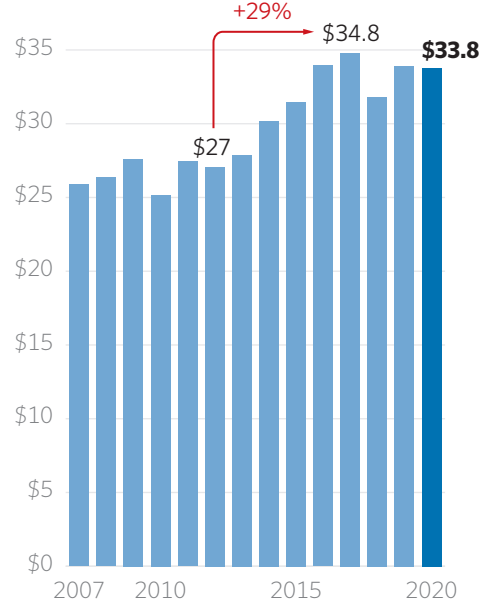

SHARE OF TOTAL REVENUES, BY TYPE

NOTES: 2020 figure is through June. Ohio's fiscal year begins in July.
SOURCE: Ohio's Office of Budget and Management, <https://www.obm.ohio.gov/Budget/monthlyfinancial/>.

OPPORTUNITY *Ohio*

Ohio's Budget Sources, as Share of Total

SHARE OF TOTAL REVENUES, BY TYPE

NOTES: 2020 figure is through June. Ohio's fiscal year begins in July.
SOURCE: Ohio's Office of Budget and Management, <https://www.obm.ohio.gov/Budget/monthlyfinancial/>.

OPPORTUNITY *Ohio*

Ohio's Spending Spree

TOTAL SPENDING BY FISCAL YEAR, IN BILLIONS

NOTES: 2020 figure is through June. Ohio's fiscal year begins in July.
SOURCE: Ohio's Office of Budget and Management, <https://www.obm.ohio.gov/Budget/monthlyfinancial/>.