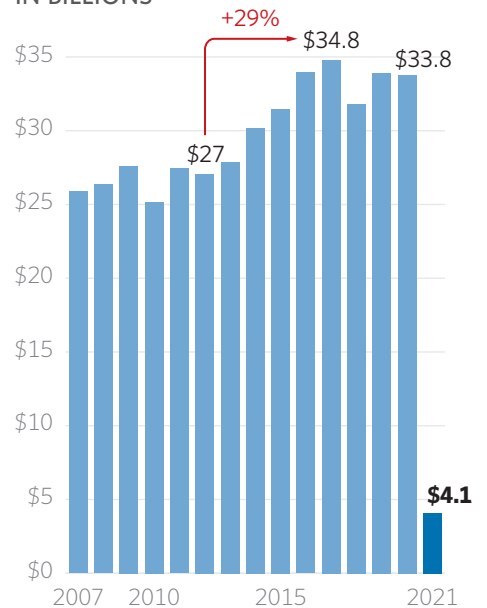

SHARE OF TOTAL REVENUES, BY TYPE

NOTES: 2020 figure is through July. Ohio's fiscal year begins in July.
SOURCE: Ohio's Office of Budget and Management, <https://www.obm.ohio.gov/Budget/monthlyfinancial/>.

OPPORTUNITY *Ohio*

Ohio's Budget Sources, as Share of Total

SHARE OF TOTAL REVENUES, BY TYPE

NOTES: 2020 figure is through July. Ohio's fiscal year begins in July.
SOURCE: Ohio's Office of Budget and Management, <https://www.obm.ohio.gov/Budget/monthlyfinancial/>.

OPPORTUNITY *Ohio*

Ohio's Spending Spree

TOTAL SPENDING BY FISCAL YEAR, IN BILLIONS

NOTES: 2020 figure is through July. Ohio's fiscal year begins in July.
SOURCE: Ohio's Office of Budget and Management, <https://www.obm.ohio.gov/Budget/monthlyfinancial/>.