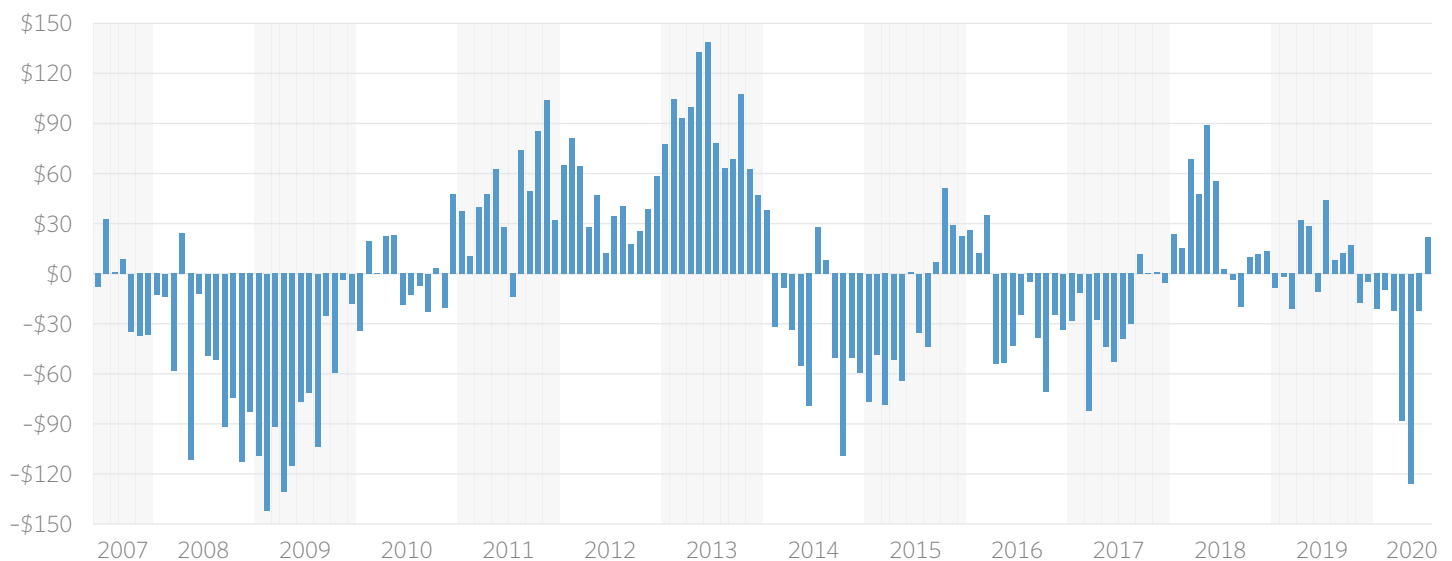

BUDGET SURPLUS/DEFICIT, 12-MONTH ROLLING AVERAGES, IN MILLIONS

SOURCE: Ohio's Office of Budget and Management, <https://www.obm.ohio.gov/Budget/monthlyfinancial/>.

OPPORTUNITY *Ohio*