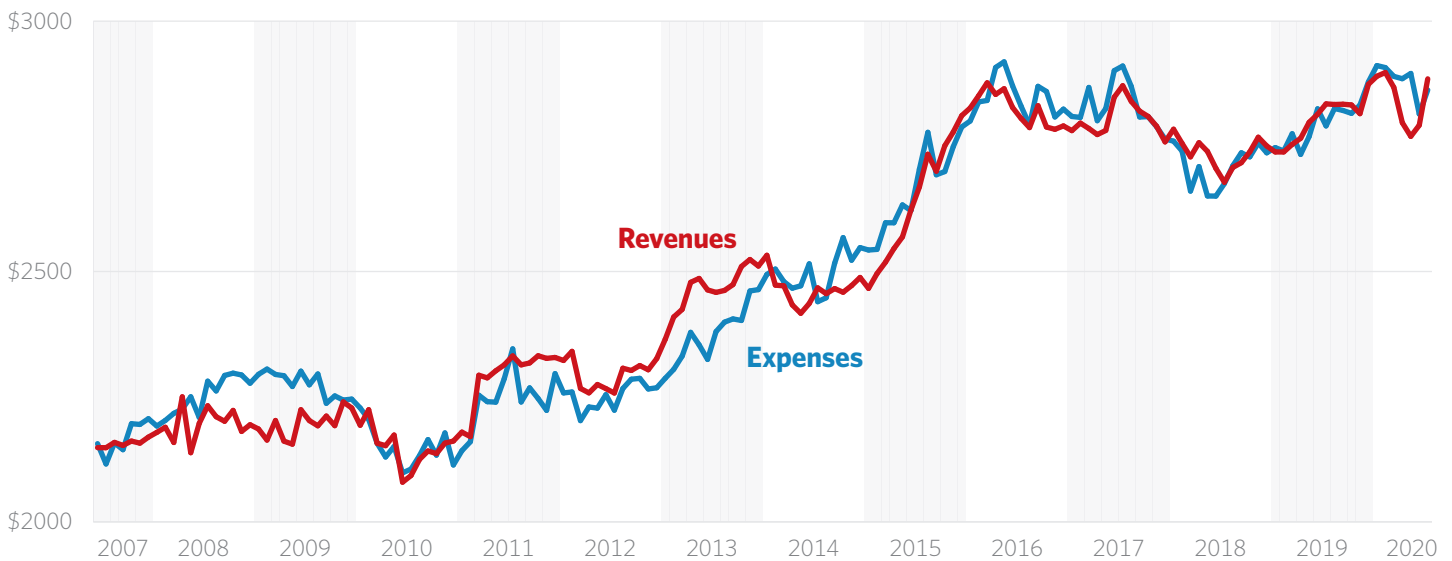

Spending Surge Increases Dependency on Federal Funds

Since reaching a low in mid-2010, state spending surged until declining revenues forced a minor belt-tightening. After the Great Recession and Gov. John Kasich's expansion of Medicaid, federal funds became the highest or second-highest source of revenue each month, making Ohio even more dependent upon the federal government and a big contributor to exploding annual deficits and America's huge national debt.

BUDGET REVENUES AND EXPENSES, 12-MONTH ROLLING AVERAGES, IN MILLIONS

SOURCE: Ohio's Office of Budget and Management, <https://www.obm.ohio.gov/Budget/monthlyfinancial/>.

OPPORTUNITY *Ohio*