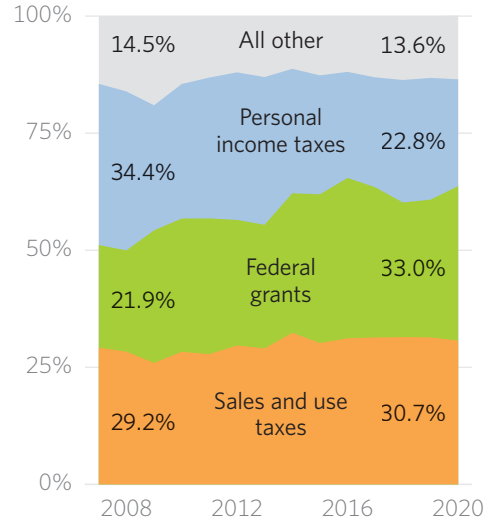

Ohio's Budget Relies Primarily on Sales Taxes and Federal Grants

SHARE OF TOTAL REVENUES, BY TYPE

NOTES: 2020 figure is through July. Ohio's fiscal year begins in July.
SOURCE: Ohio's Office of Budget and Management, <https://www.obm.ohio.gov/Budget/monthlyfinancial/>.

OPPORTUNITY *Ohio*