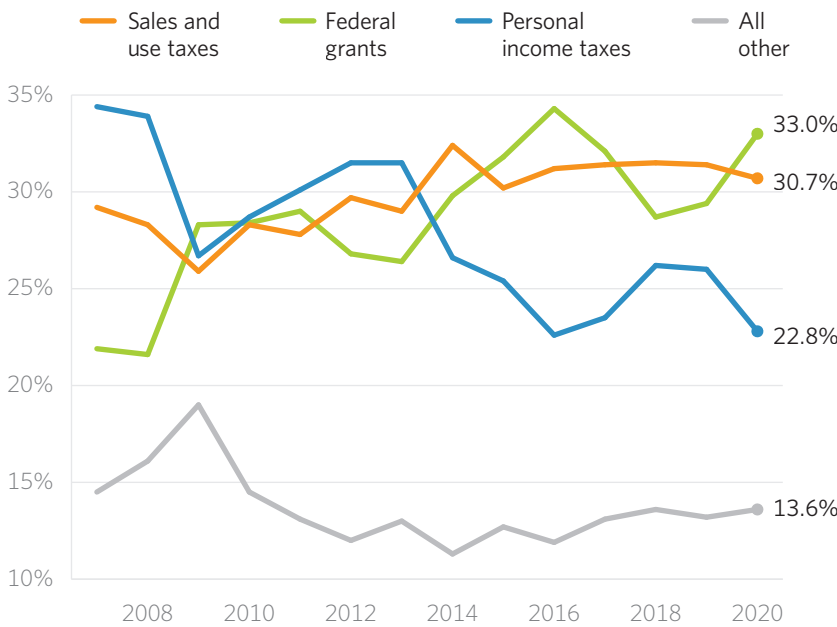

NOTES: 2020 figure is through July. Ohio's fiscal year begins in July.
SOURCE: Ohio's Office of Budget and Management, <https://www.obm.ohio.gov/Budget/monthlyfinancial/>.

OPPORTUNITY *Ohio*

Ohio's Budget Relies Primarily on Sales Taxes and Federal Grants

SHARE OF TOTAL REVENUES, BY TYPE

NOTES: 2020 figure is through July. Ohio's fiscal year begins in July.
SOURCE: Ohio's Office of Budget and Management, <https://www.obm.ohio.gov/Budget/monthlyfinancial/>.

OPPORTUNITY *Ohio*

Ohio's Budget Sources, as Share of Total

SHARE OF TOTAL REVENUES, BY TYPE

NOTES: 2020 figure is through July. Ohio's fiscal year begins in July.
SOURCE: Ohio's Office of Budget and Management, <https://www.obm.ohio.gov/Budget/monthlyfinancial/>.