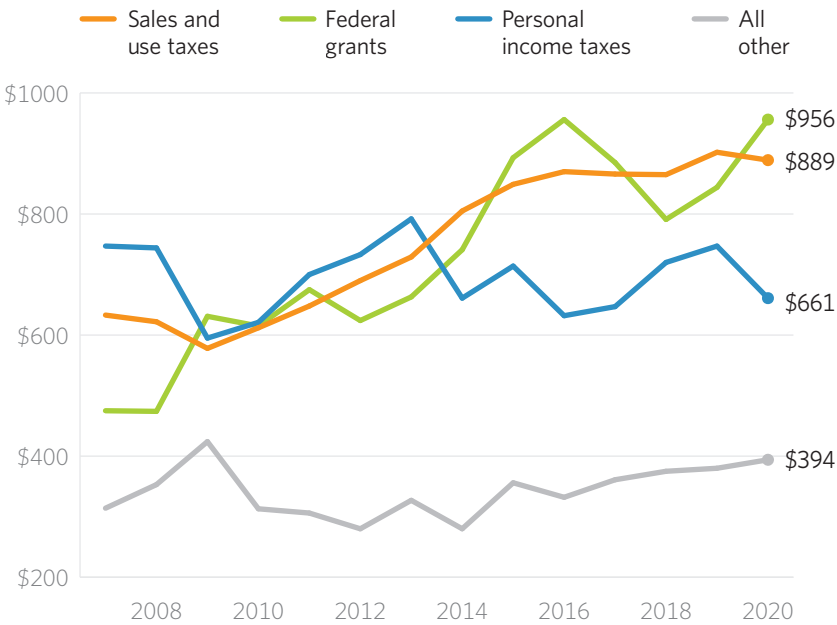

Spending Surge Increases Dependency on Federal Funds

Since reaching a low in mid-2010, state spending surged until declining revenues forced a minor belt-tightening. After the Great Recession and Gov. John Kasich's expansion of Medicaid, federal funds became the highest or second-highest source of revenue each month, making Ohio even more dependent upon the federal government and a big contributor to exploding annual deficits and America's huge national debt.

BUDGET REVENUES AND EXPENSES, 12-MONTH ROLLING AVERAGES, IN MILLIONS

SOURCE: Ohio's Office of Budget and Management, <https://www.obm.ohio.gov/Budget/monthlyfinancial/>.

OPPORTUNITY *Ohio*

BUDGET SURPLUS/DEFICIT, 12-MONTH ROLLING AVERAGES, IN MILLIONS

SOURCE: Ohio's Office of Budget and Management, <https://www.obm.ohio.gov/Budget/monthlyfinancial/>.

OPPORTUNITY *Ohio*

Ohio's Budget Sources, in Dollars

REVENUE SOURCES, MONTHLY AVERAGE, IN MILLIONS, BY TYPE